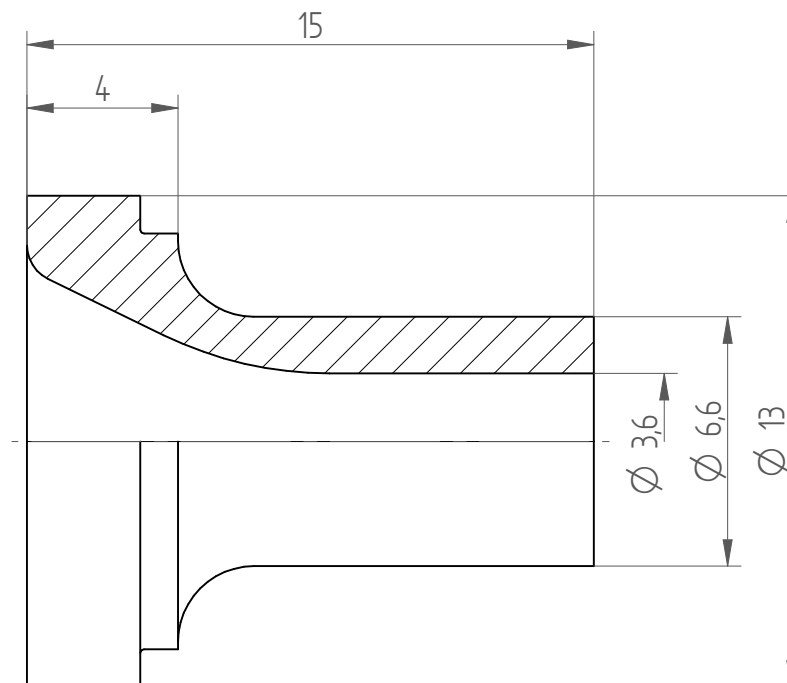

Swiss
Precision
Tools

REGO-FIX®

REGO-FIX AG
Obermattweg 60
4456 Tenniken / Switzerland

Phone +41 61 976 14 66
Fax +41 61 976 14 14
www.rego-fix.com

This is a non-controlled copy. All information given herein is subject to change without notice

The information given herein has been carefully checked and is believed to be correct. REGO-FIX, however, assumes no responsibility or liability for any errors, inaccuracies or omissions that may appear in this drawing

This document is subject to copyright laws. No part of this document may be reproduced or transmitted in any form or any means, electronic or mechanic, for any purpose, without the express written permission of REGO-FIX

Type : KS_ER16_D1/8"
Part No. : 391630318
Date : 11.09.2014
Scale : 5:1